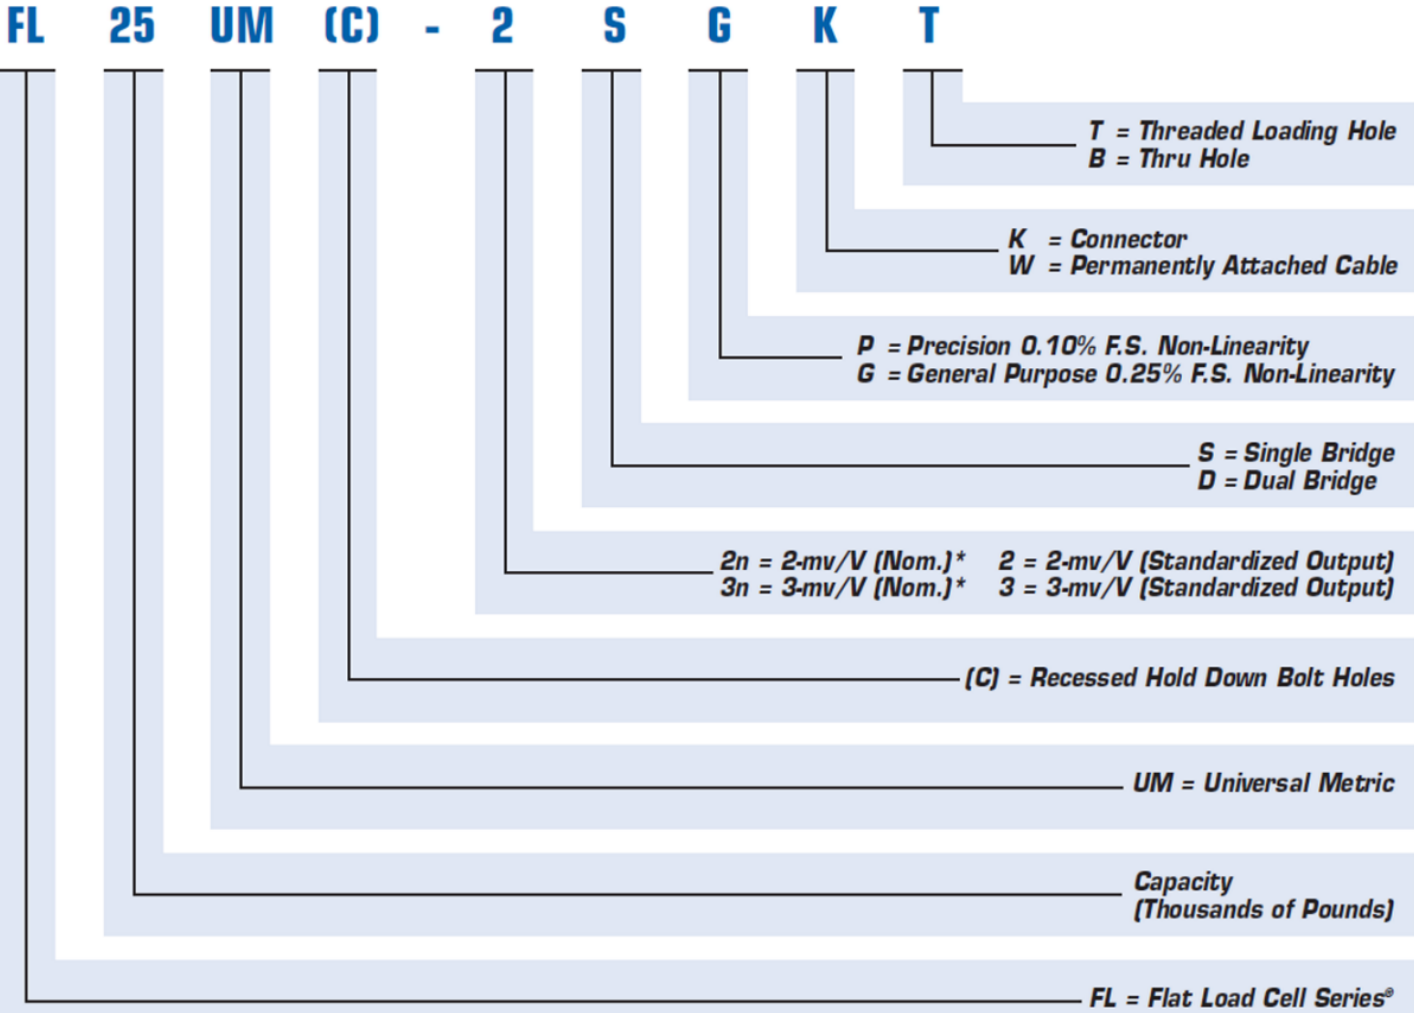

STANDARD FLAT LOAD CELLS®

ORDERING INFORMATION

* Exact output provided with calibration data.